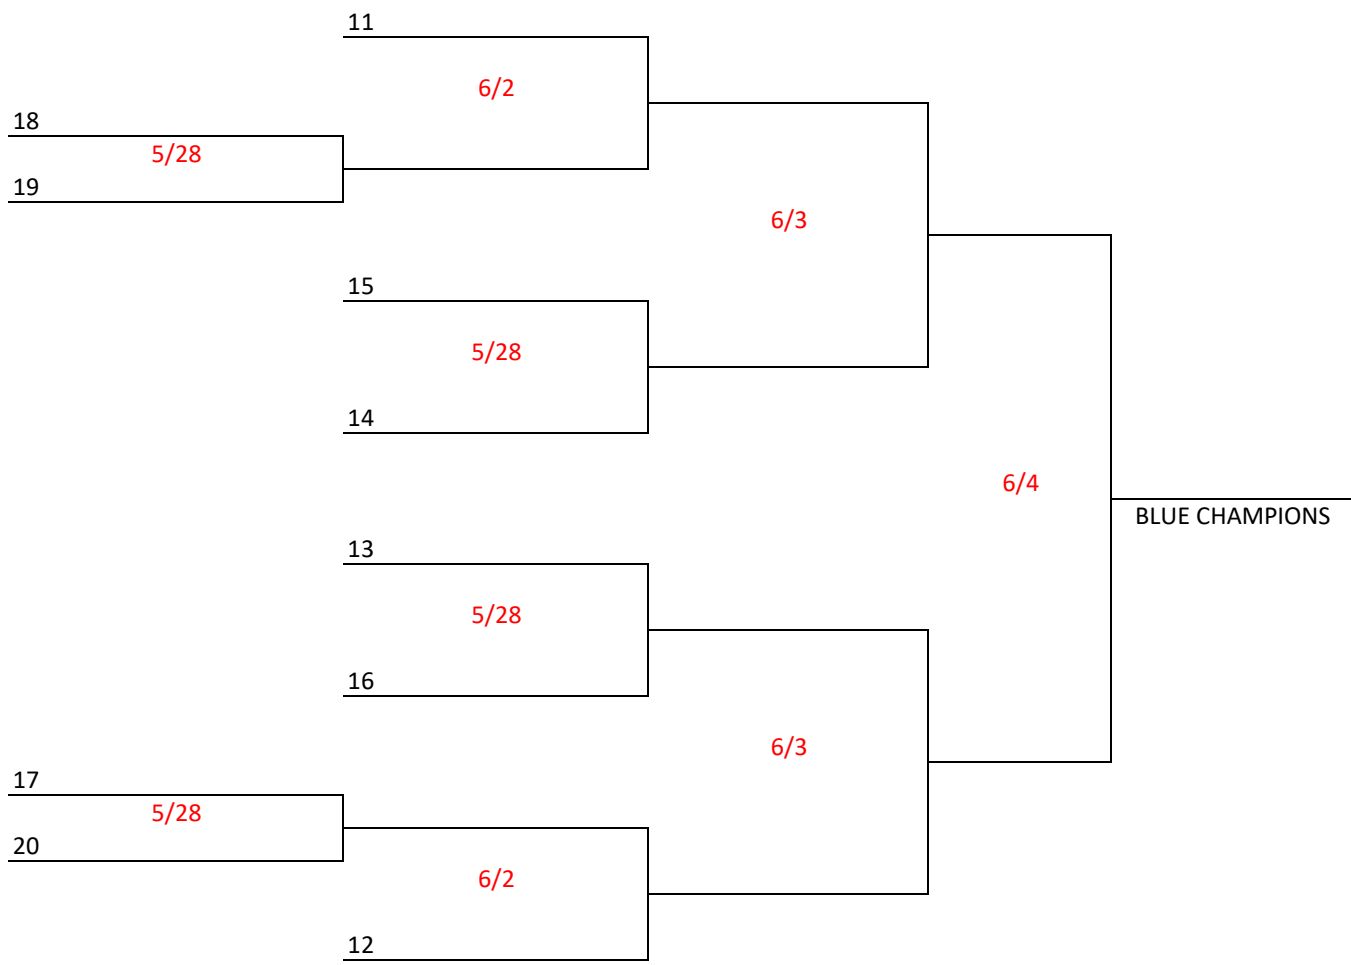

Coach Pitch Minor Tournament

All games are on Field 3 unless otherwise noted. Coin flip will determine which team is the home team.

Coach Pitch Major Tournament

All games are on Field 3 unless otherwise noted. Better seeded team is the home team.

Coach Pitch Major Tournament

All games are on Field 3 unless otherwise noted. Better seeded team is the home team.

Kid Pitch Minor Tournament

All games are on Field 2 unless otherwise noted. Better seeded team is the home team.

Kid Pitch Minor Tournament

All games are on Field 2 unless otherwise noted. Better seeded team is the home team.

Kid Pitch Major Tournament

All games are on Field 2 unless otherwise noted. Better seeded team is the home team.

Intermediate Tournament

All games are on Field 1 unless otherwise noted. Better seeded team is the home team.

Senior Tournament

All games are on Field 5. Better seeded team is the home team.