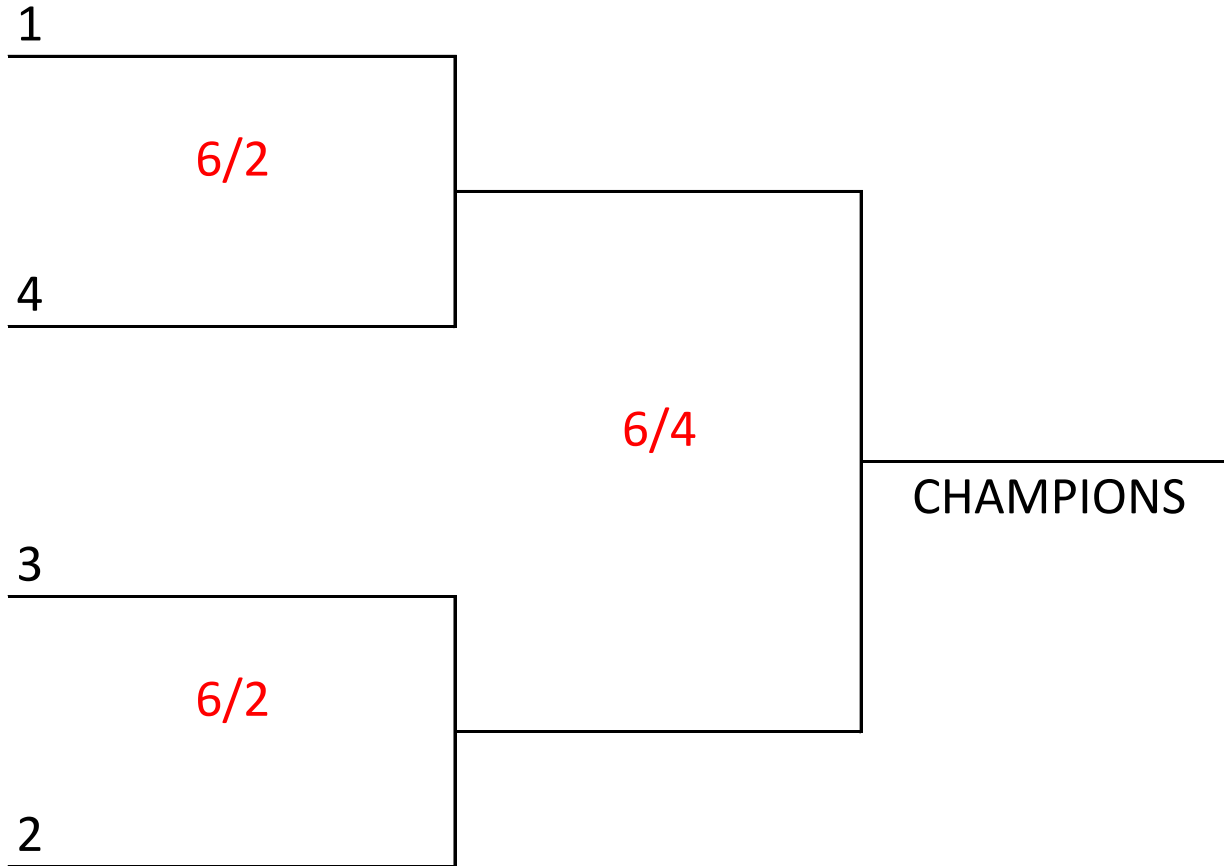

Coach Pitch Minor Tournament

All games are on Field 3 unless otherwise noted. Coin flip will determine which team is the home team.

Coach Pitch Major Tournament

All games are on Field 3 unless otherwise noted. Better seeded team is the home team.

Coach Pitch Major Tournament

All games are on Field 3 unless otherwise noted. Better seeded team is the home team.

Kid Pitch Minor Tournament

All games are on Field 2 unless otherwise noted. Better seeded team is the home team.

Kid Pitch Minor Tournament

All games are on Field 2 unless otherwise noted. Better seeded team is the home team.

Kid Pitch Major Tournament

All games are on Field 2 unless otherwise noted. Better seeded team is the home team.

Intermediate Tournament

All games are on Field 1 unless otherwise noted. Better seeded team is the home team.

Senior Tournament

All games are on Field 5. Better seeded team is the home team.