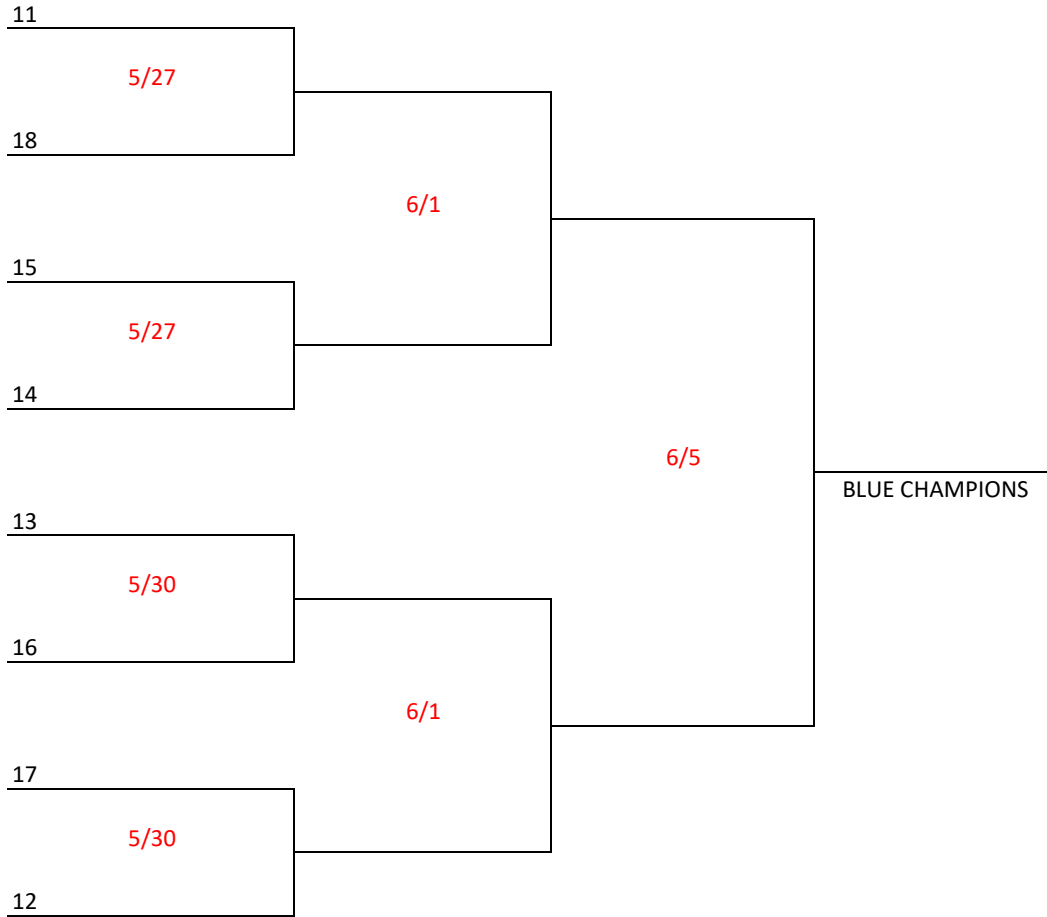

Coach Pitch Minor Tournament

All games are on Field 3 unless otherwise noted. Coin flip will determine which team is the home team.

Coach Pitch Major Tournament

All games are on Field 3 unless otherwise noted. Better seeded team is the home team.

Coach Pitch Major Tournament

All games are on Field 3 unless otherwise noted. Better seeded team is the home team.

Kid Pitch Minor Tournament

All games are on Field 2 unless otherwise noted. Better seeded team is the home team.

Kid Pitch Minor Tournament

All games are on Field 2 unless otherwise noted. Better seeded team is the home team.

Kid Pitch Major Tournament

All games are on Field 2 unless otherwise noted. Better seeded team is the home team.

Intermediate Tournament

All games are on Field 1 unless otherwise noted. Better seeded team is the home team.

Senior Tournament

All games are on Field 5. Better seeded team is the home team.