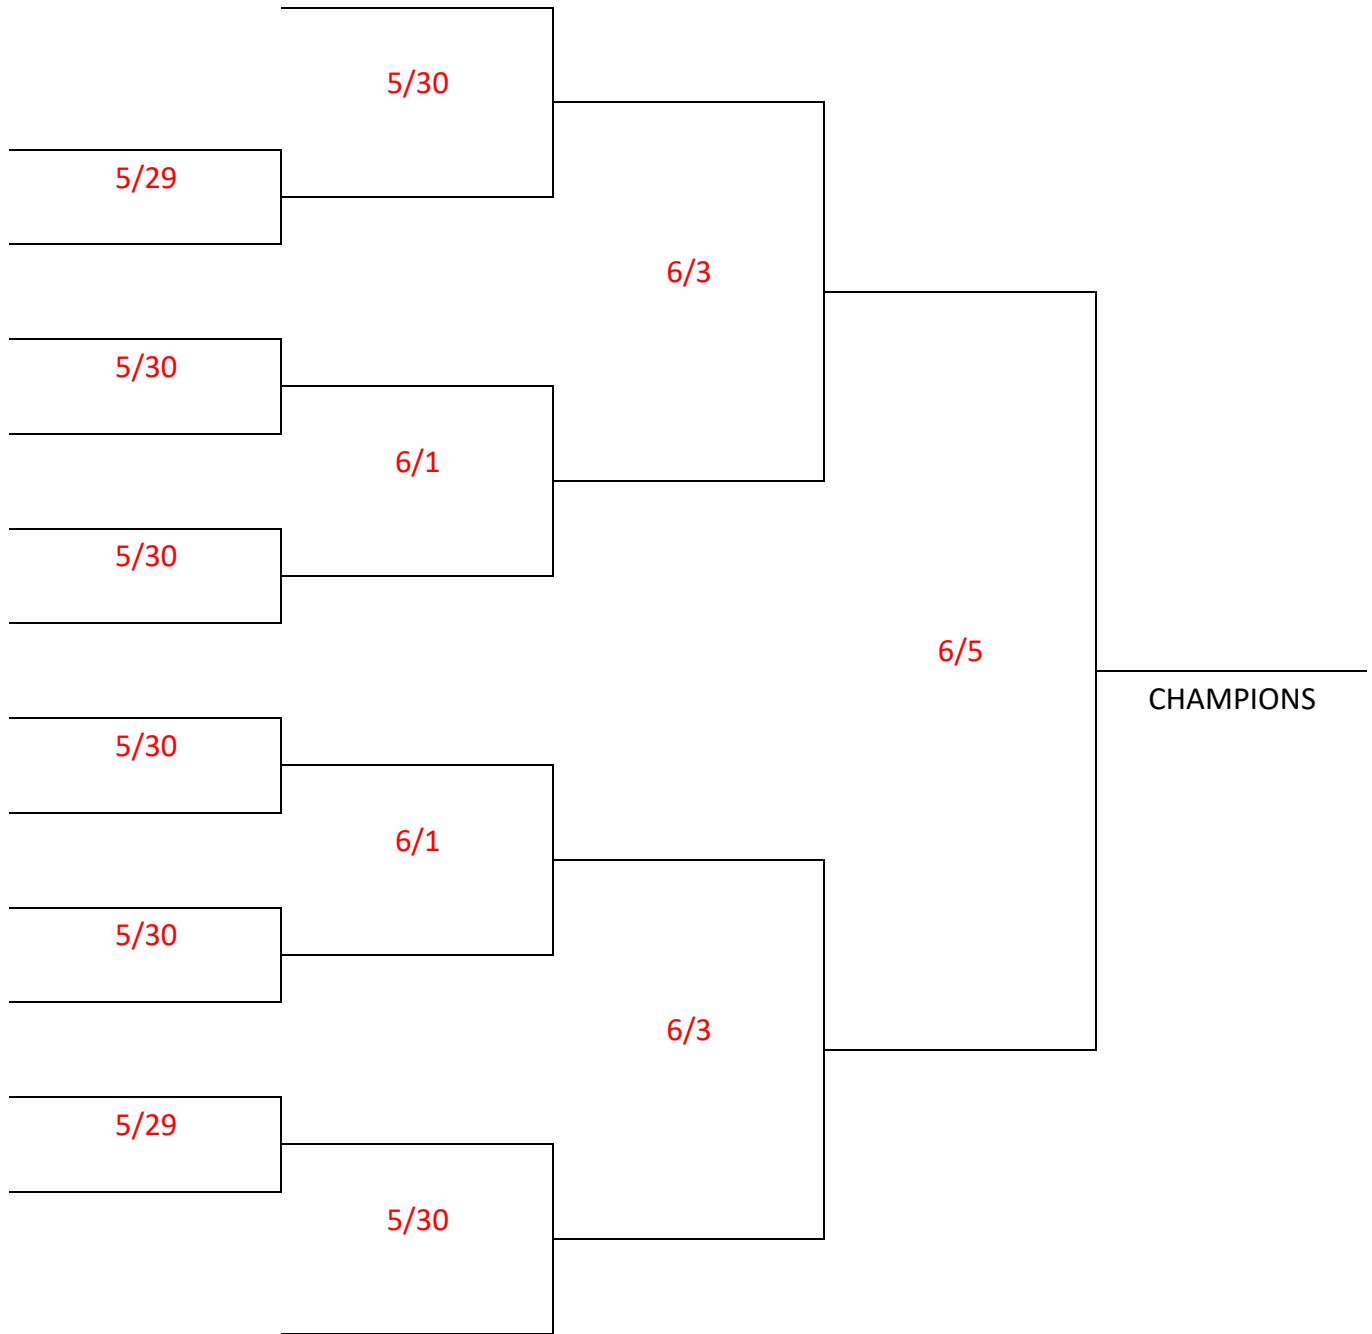

Coach Pitch Minor Tournament

All games are on Field 3 unless otherwise noted. Coin flip will determine which team is the home team.

Coach Pitch Major Tournament

All games are on Field 3 unless otherwise noted. Better seeded team is the home team.

Coach Pitch Major Tournament

All games are on Field 3 unless otherwise noted. Better seeded team is the home team.

Kid Pitch Minor Tournament

All games are on Field 2 unless otherwise noted. Better seeded team is the home team.

Kid Pitch Minor Tournament

All games are on Field 2 unless otherwise noted. Better seeded team is the home team.

Kid Pitch Major Tournament

All games are on Field 2 unless otherwise noted. Better seeded team is the home team.

Intermediate Tournament

All games are on Field 1 unless otherwise noted. Better seeded team is the home team.

Senior Tournament

All games are on Field 5. Better seeded team is the home team.