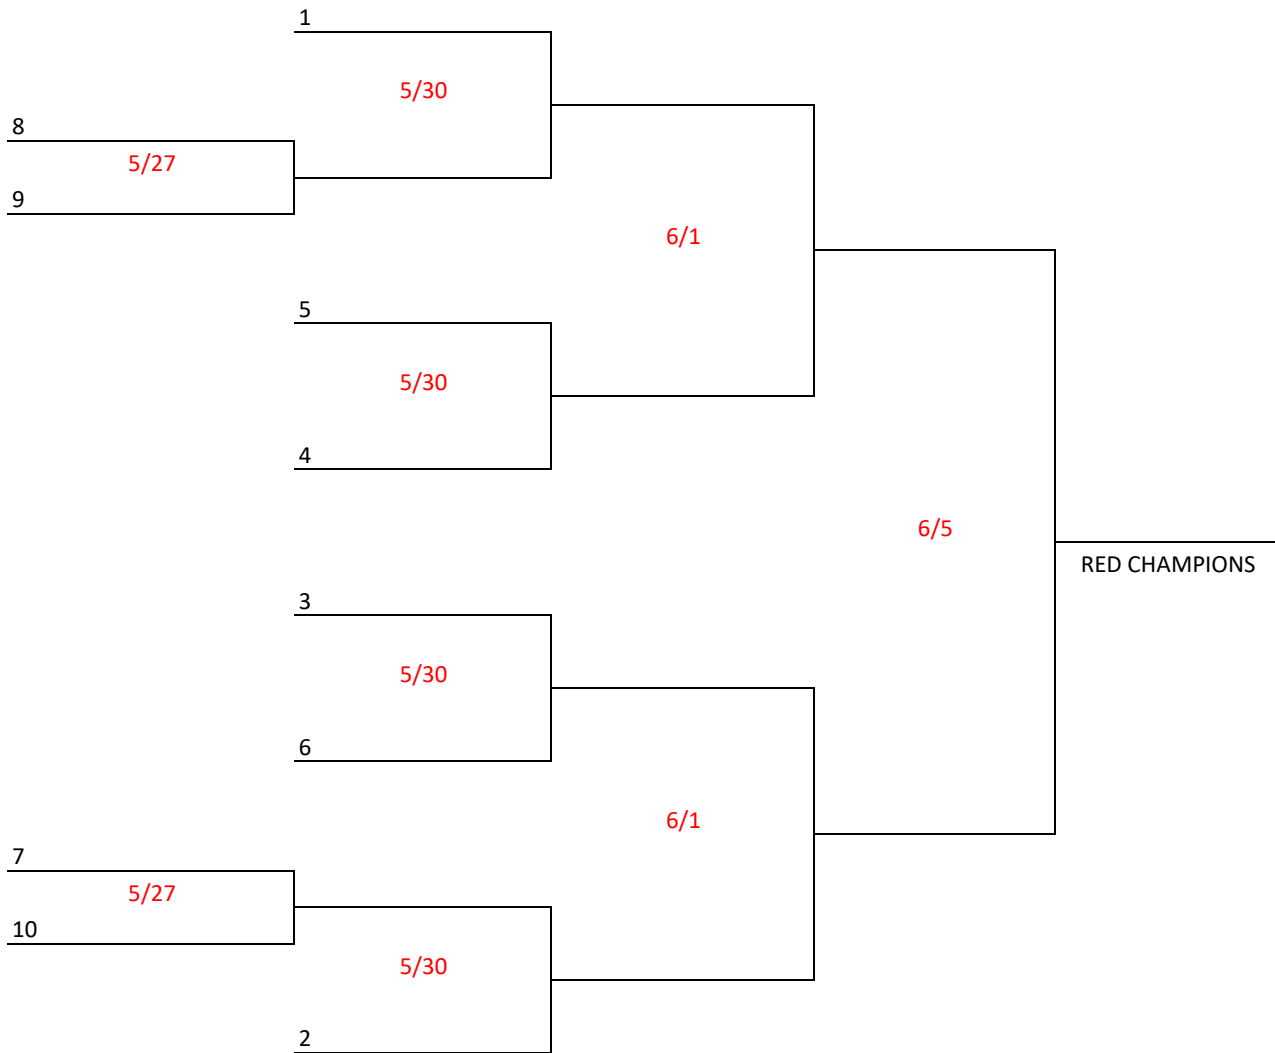

Coach Pitch Minor Tournament

All games are on Field 3 unless otherwise noted. Coin flip will determine which team is the home team.

Coach Pitch Major Tournament

All games are on Field 3 unless otherwise noted. Better seeded team is the home team.

Coach Pitch Major Tournament

All games are on Field 3 unless otherwise noted. Better seeded team is the home team.

Kid Pitch Minor Tournament

All games are on Field 2 unless otherwise noted. Better seeded team is the home team.

Kid Pitch Minor Tournament

All games are on Field 2 unless otherwise noted. Better seeded team is the home team.

Kid Pitch Major Tournament

All games are on Field 2 unless otherwise noted. Better seeded team is the home team.

Intermediate Tournament

All games are on Field 1 unless otherwise noted. Better seeded team is the home team.

Senior Tournament

All games are on Field 5. Better seeded team is the home team.