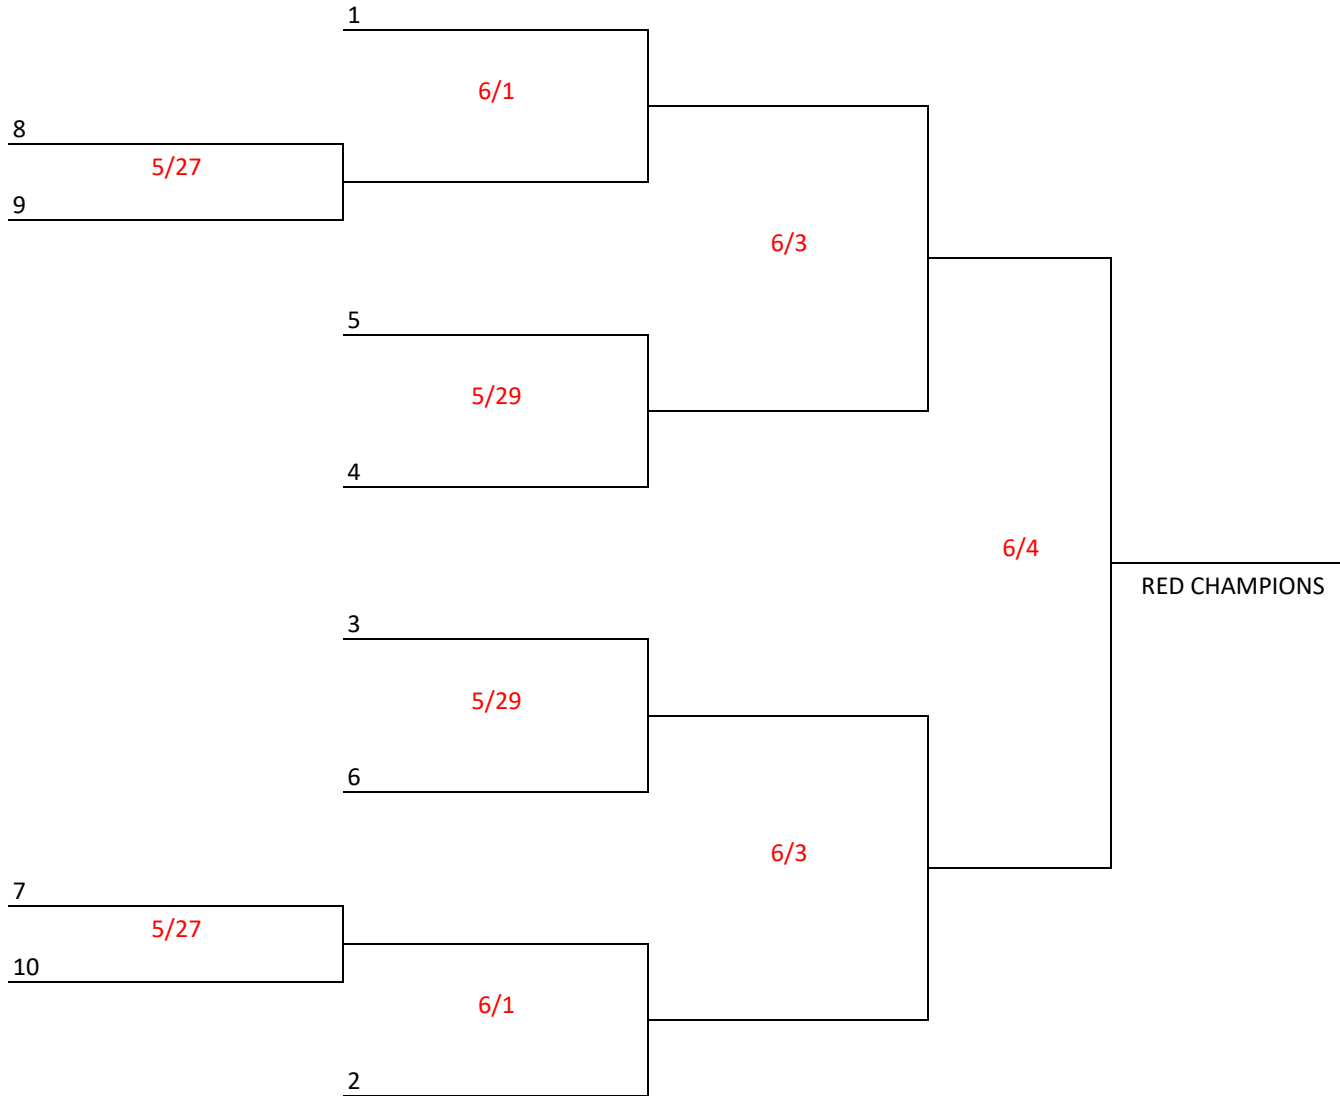

Coach Pitch Minor Tournament

All games are on Field 3 unless otherwise noted. Coin flip will determine which team is the home team.

Coach Pitch Major Tournament

All games are on Field 3 unless otherwise noted. Better seeded team is the home team.

Coach Pitch Major Tournament

All games are on Field 3 unless otherwise noted. Better seeded team is the home team.

Kid Pitch Minor Tournament

All games are on Field 2 unless otherwise noted. Better seeded team is the home team.

Kid Pitch Minor Tournament

All games are on Field 2 unless otherwise noted. Better seeded team is the home team.

Kid Pitch Major Tournament

All games are on Field 2 unless otherwise noted. Better seeded team is the home team.

Intermediate Tournament

All games are on Field 1 unless otherwise noted. Better seeded team is the home team.

Senior Tournament

All games are on Field 5. Better seeded team is the home team.