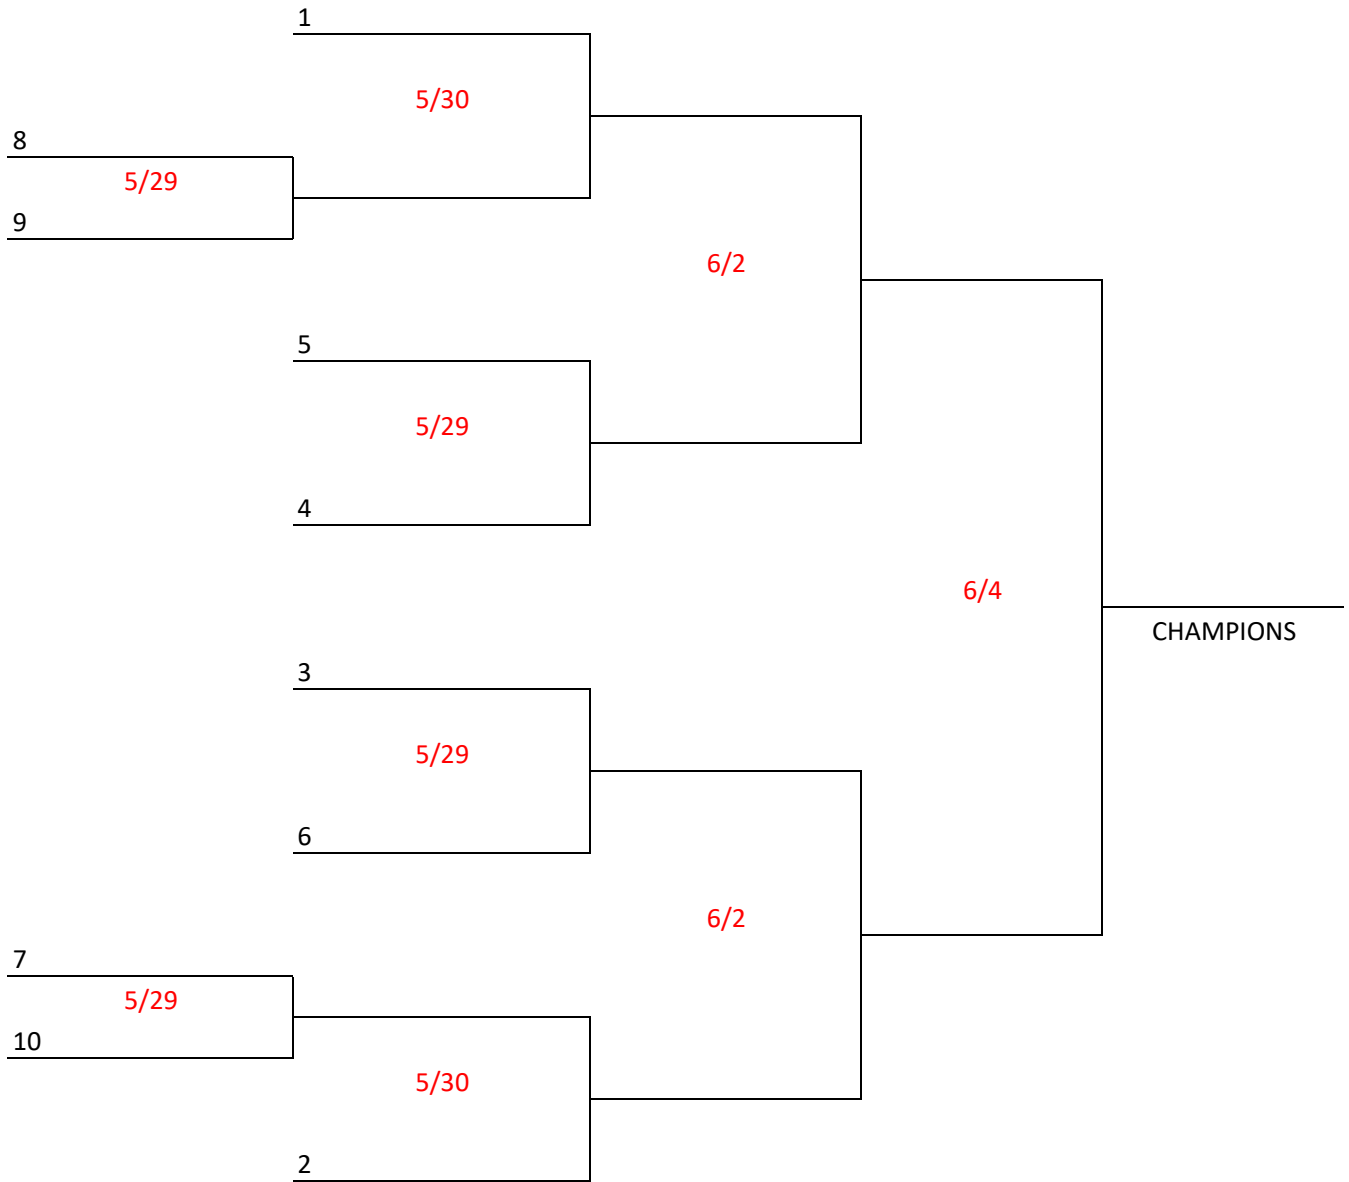

Coach Pitch Minor Tournament

All games are on Field 3 unless otherwise noted. Coin flip will determine which team is the home team.

Coach Pitch Major Tournament

All games are on Field 3 unless otherwise noted. Better seeded team is the home team.

Coach Pitch Major Tournament

All games are on Field 3 unless otherwise noted. Better seeded team is the home team.

Kid Pitch Minor Tournament

All games are on Field 2 unless otherwise noted. Better seeded team is the home team.

Kid Pitch Minor Tournament

All games are on Field 2 unless otherwise noted. Better seeded team is the home team.

Kid Pitch Major Tournament

All games are on Field 2 unless otherwise noted. Better seeded team is the home team.

Intermediate Tournament

All games are on Field 1 unless otherwise noted. Better seeded team is the home team.

Senior Tournament

All games are on Field 5. Better seeded team is the home team.